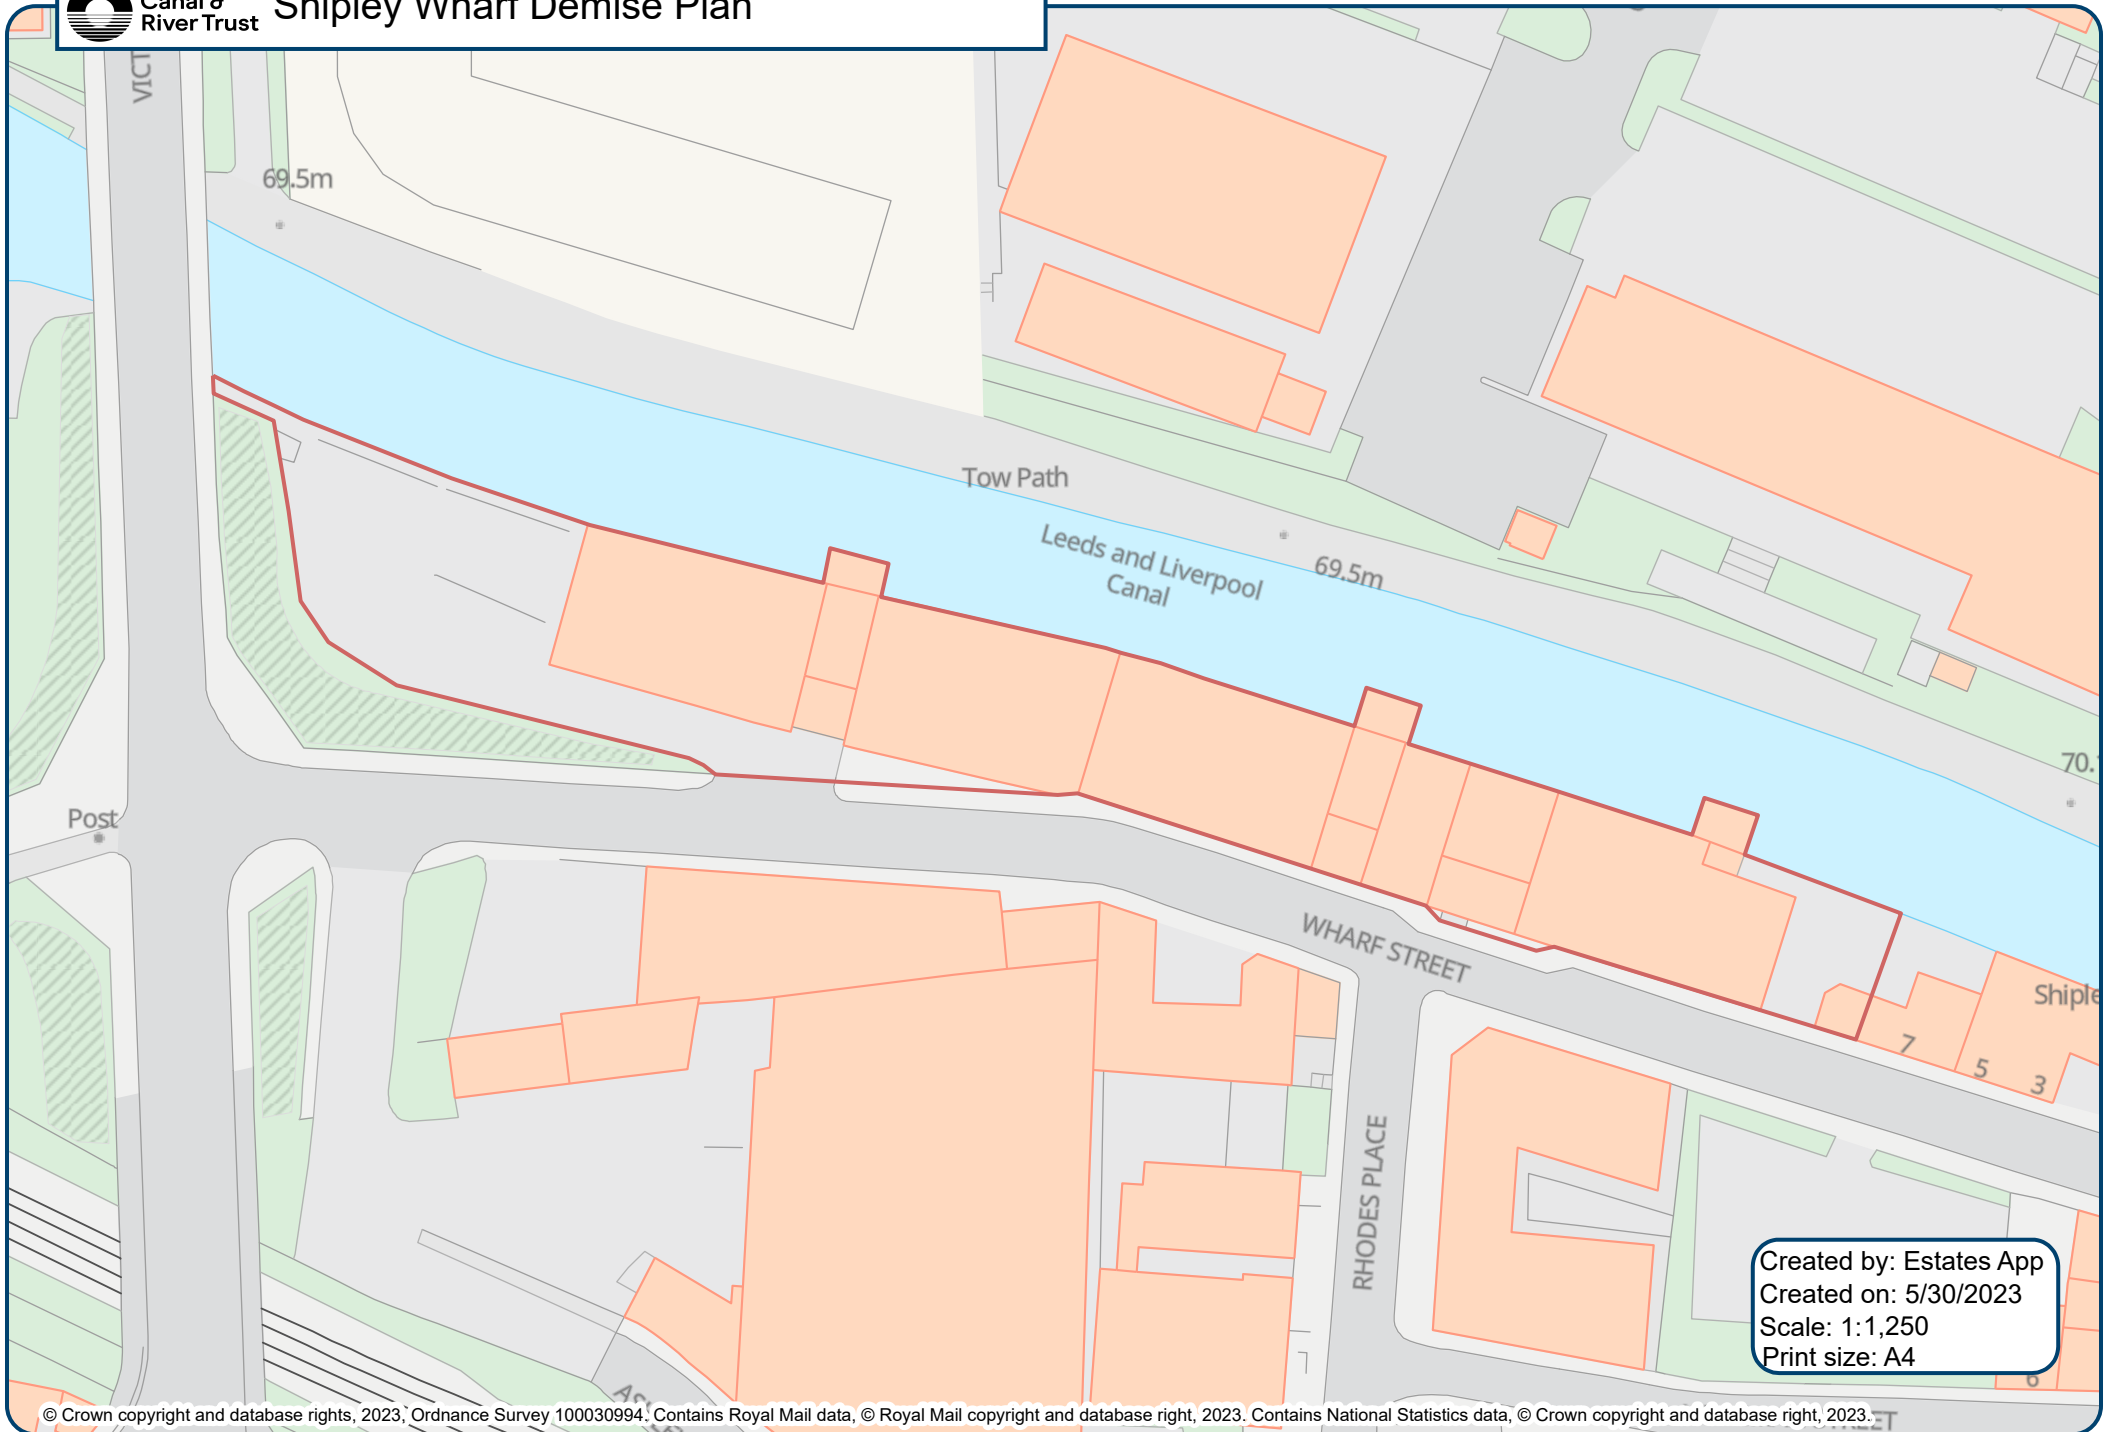

Shipleigh Wharf Demise Plan

Created by: Estates App
Created on: 5/30/2023
Scale: 1:1,250
Print size: A4