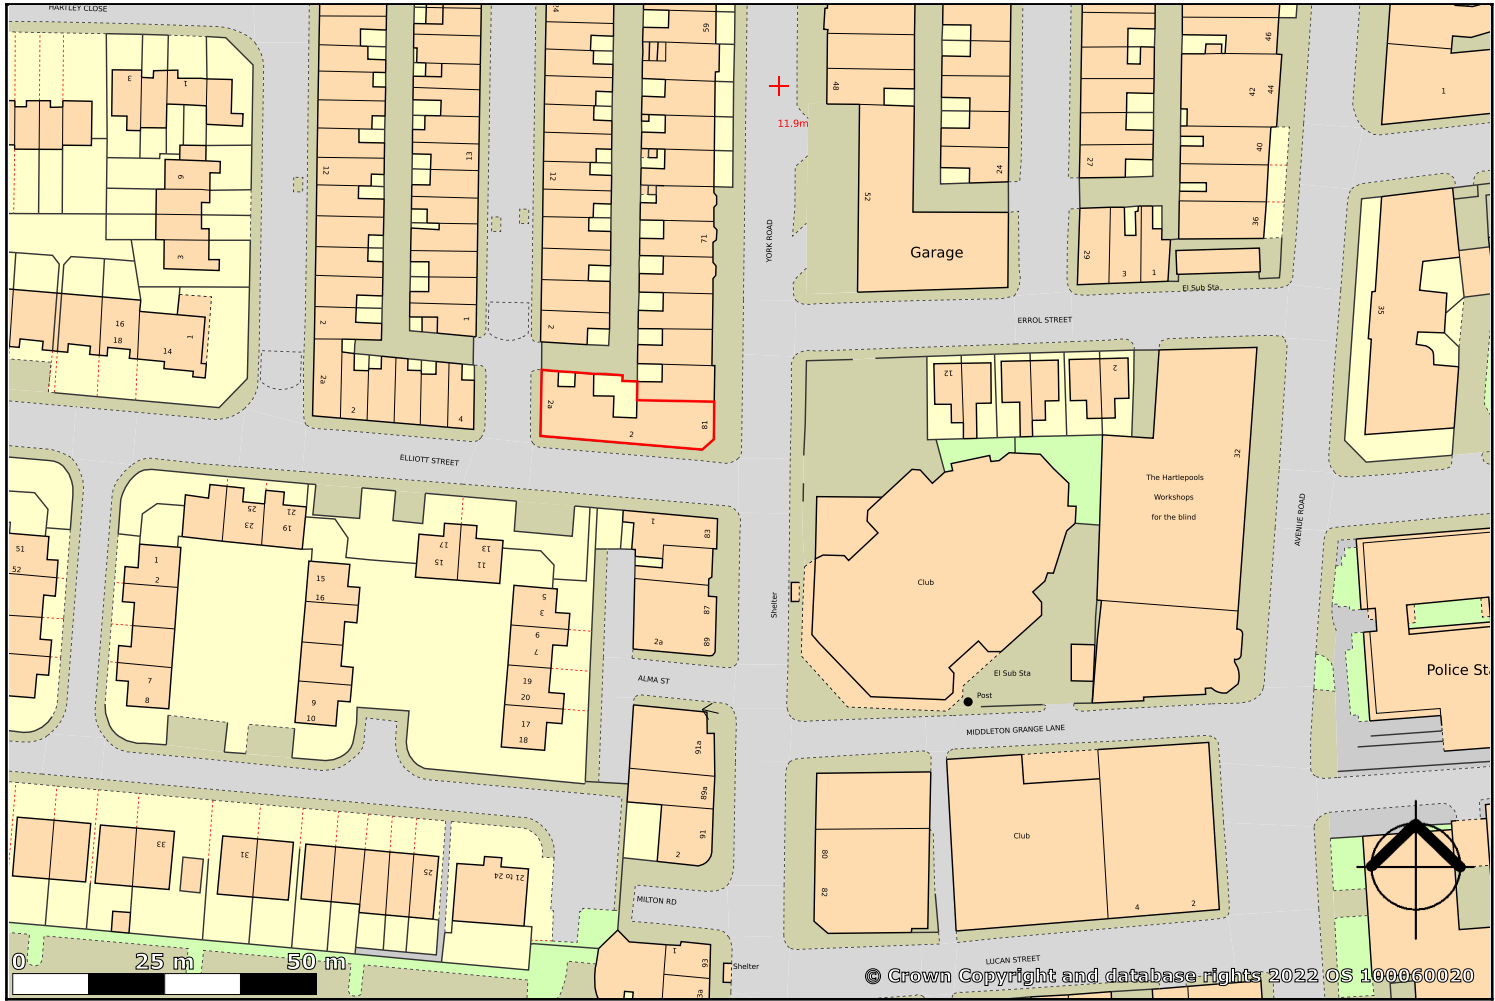

81 York Road, Hartlepool, TS26 8AQ

created on **edozo**

Plotted Scale - 1:1,250