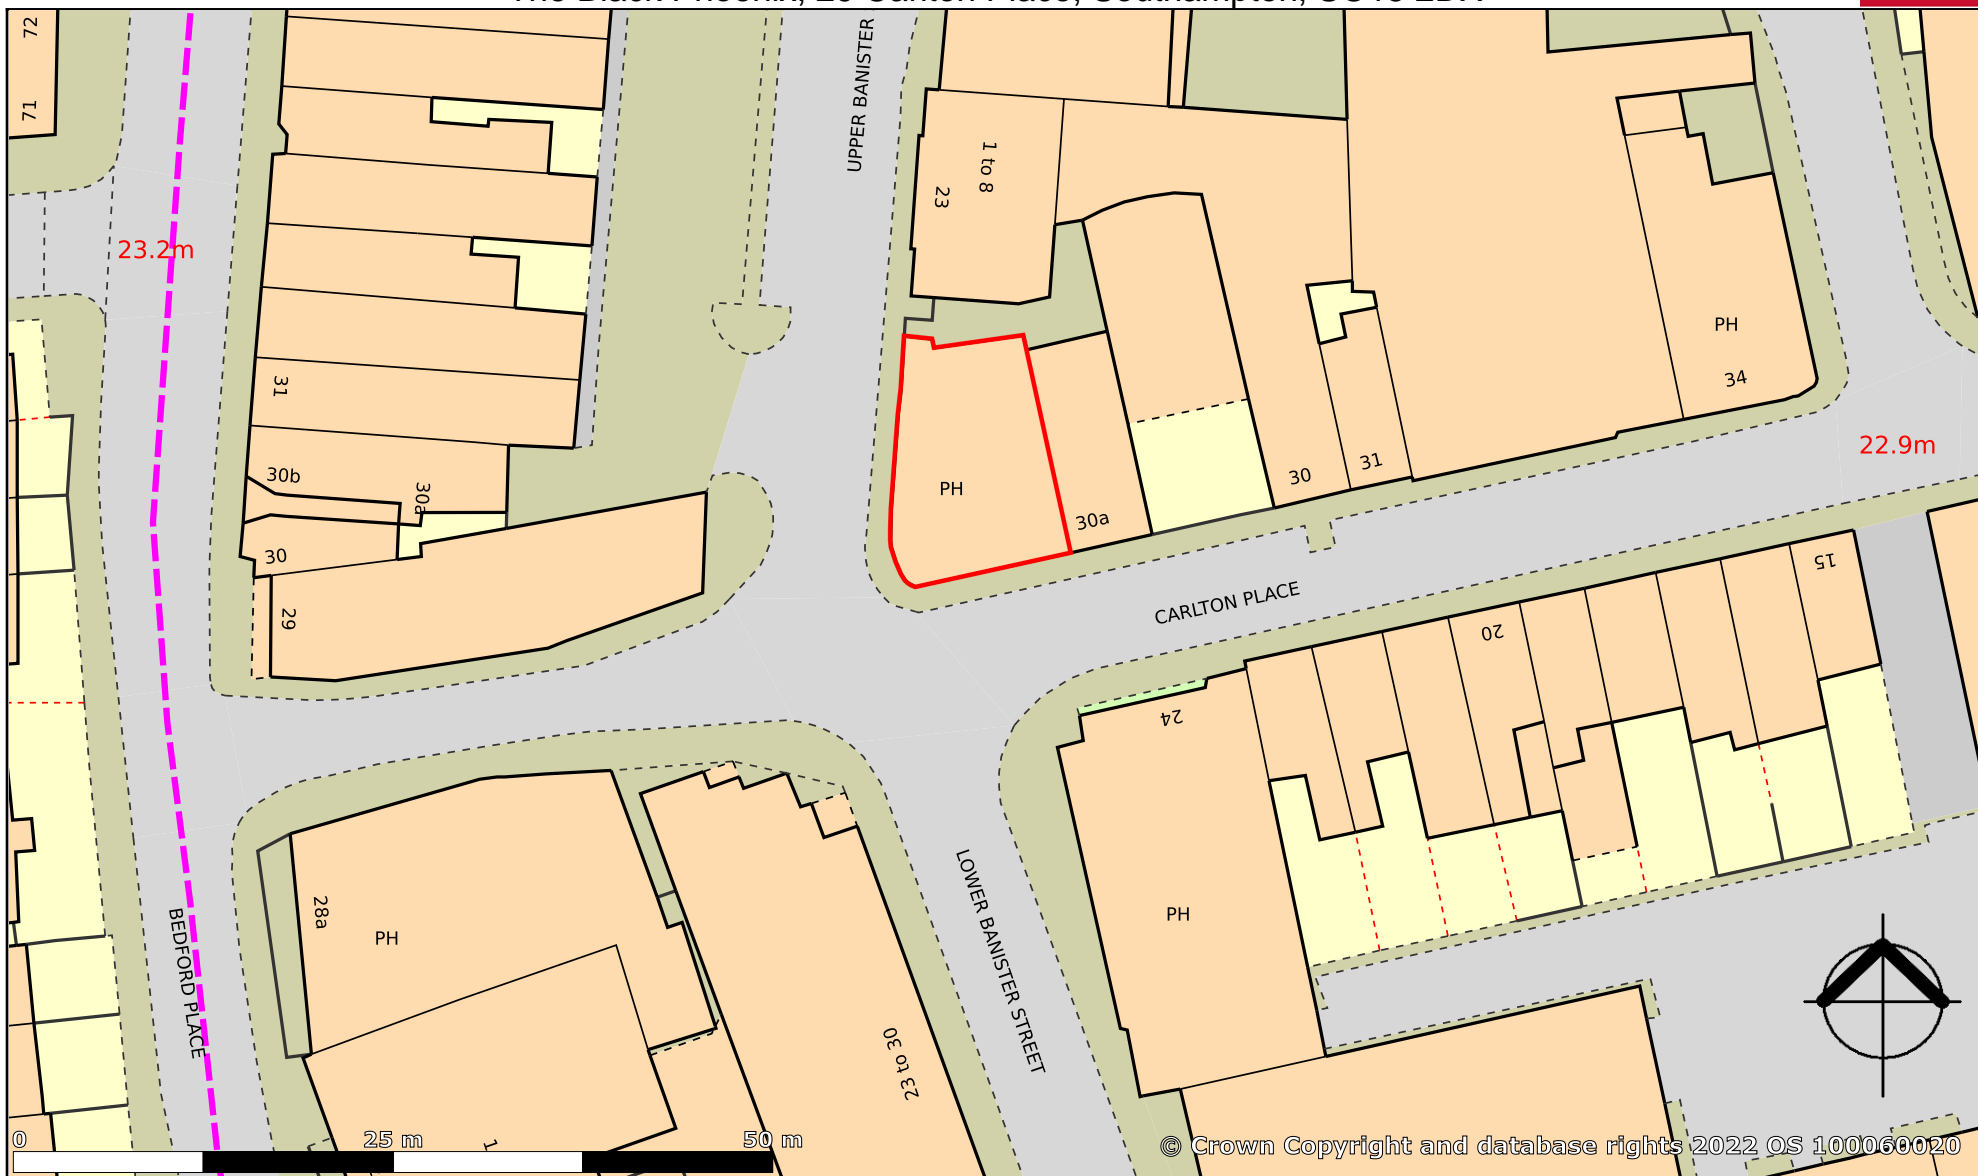

The Black Phoenix, 29 Carlton Place, Southampton, SO15 2DX

created on **edozo**

Plotted Scale - 1:500