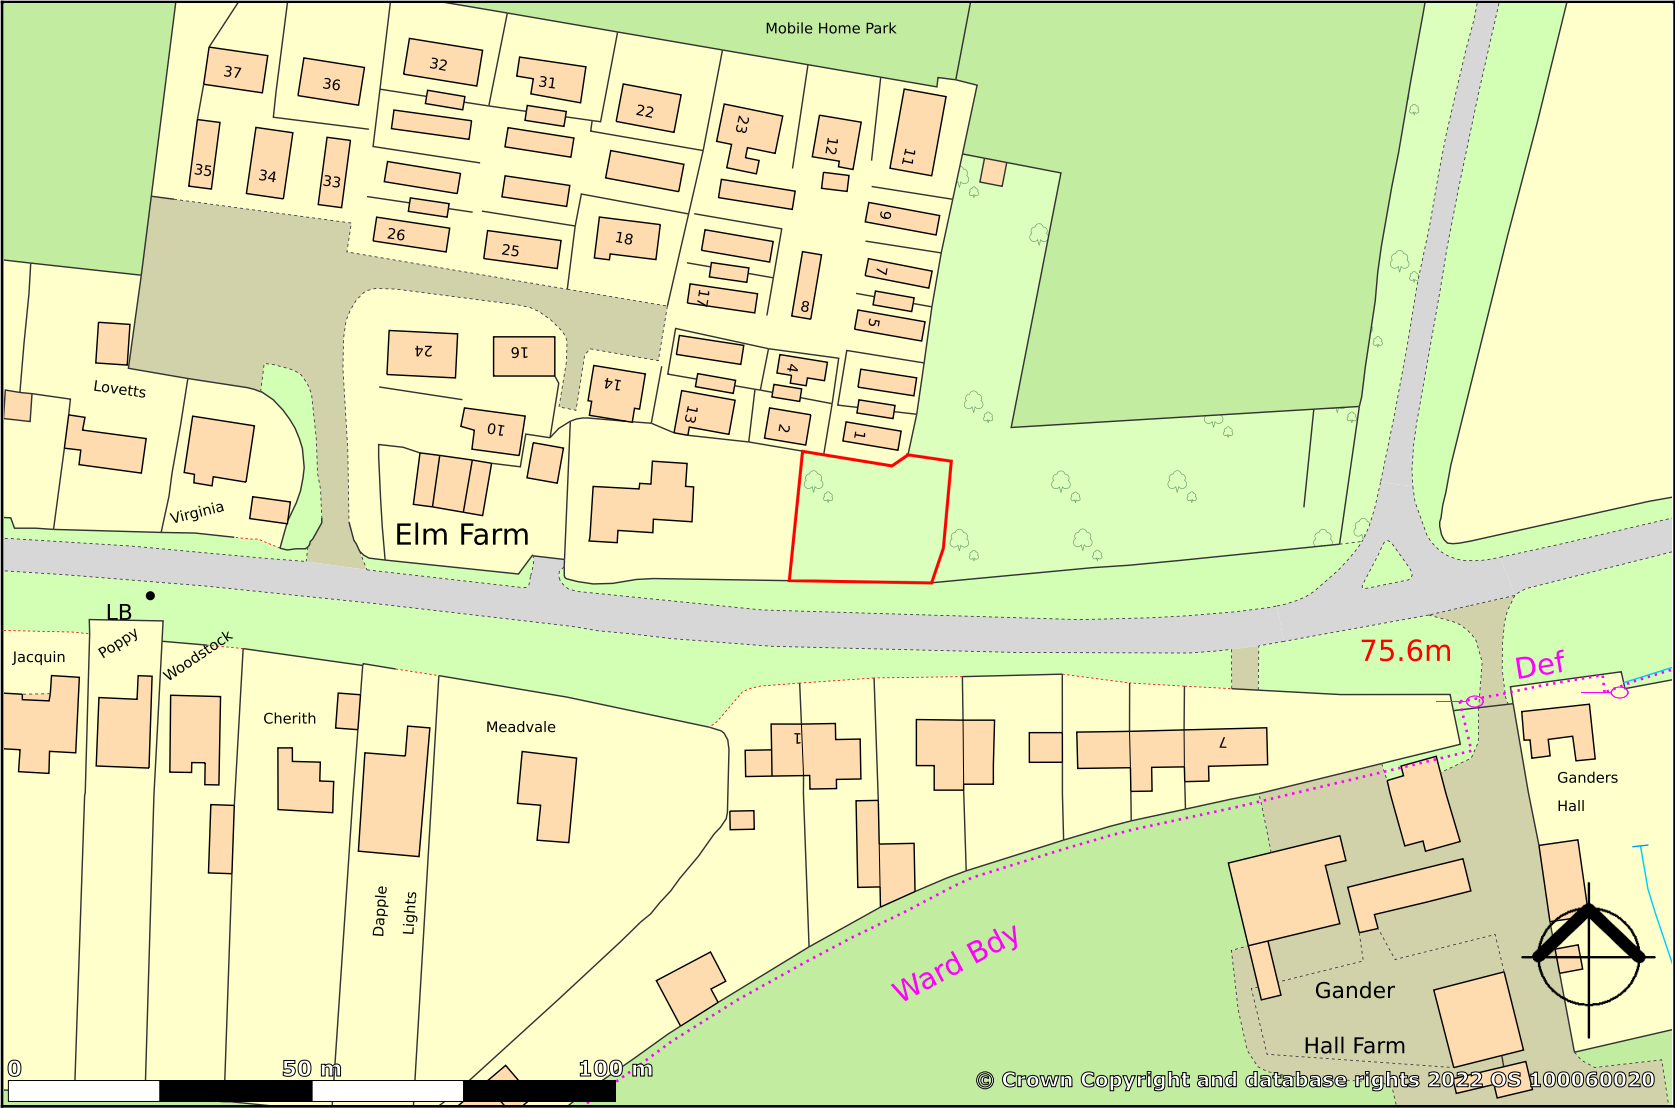

Land to the Rear of Chelmsford Road, Blackmore, CM4 0SD

created on edozo

Plotted Scale - 1:1,250