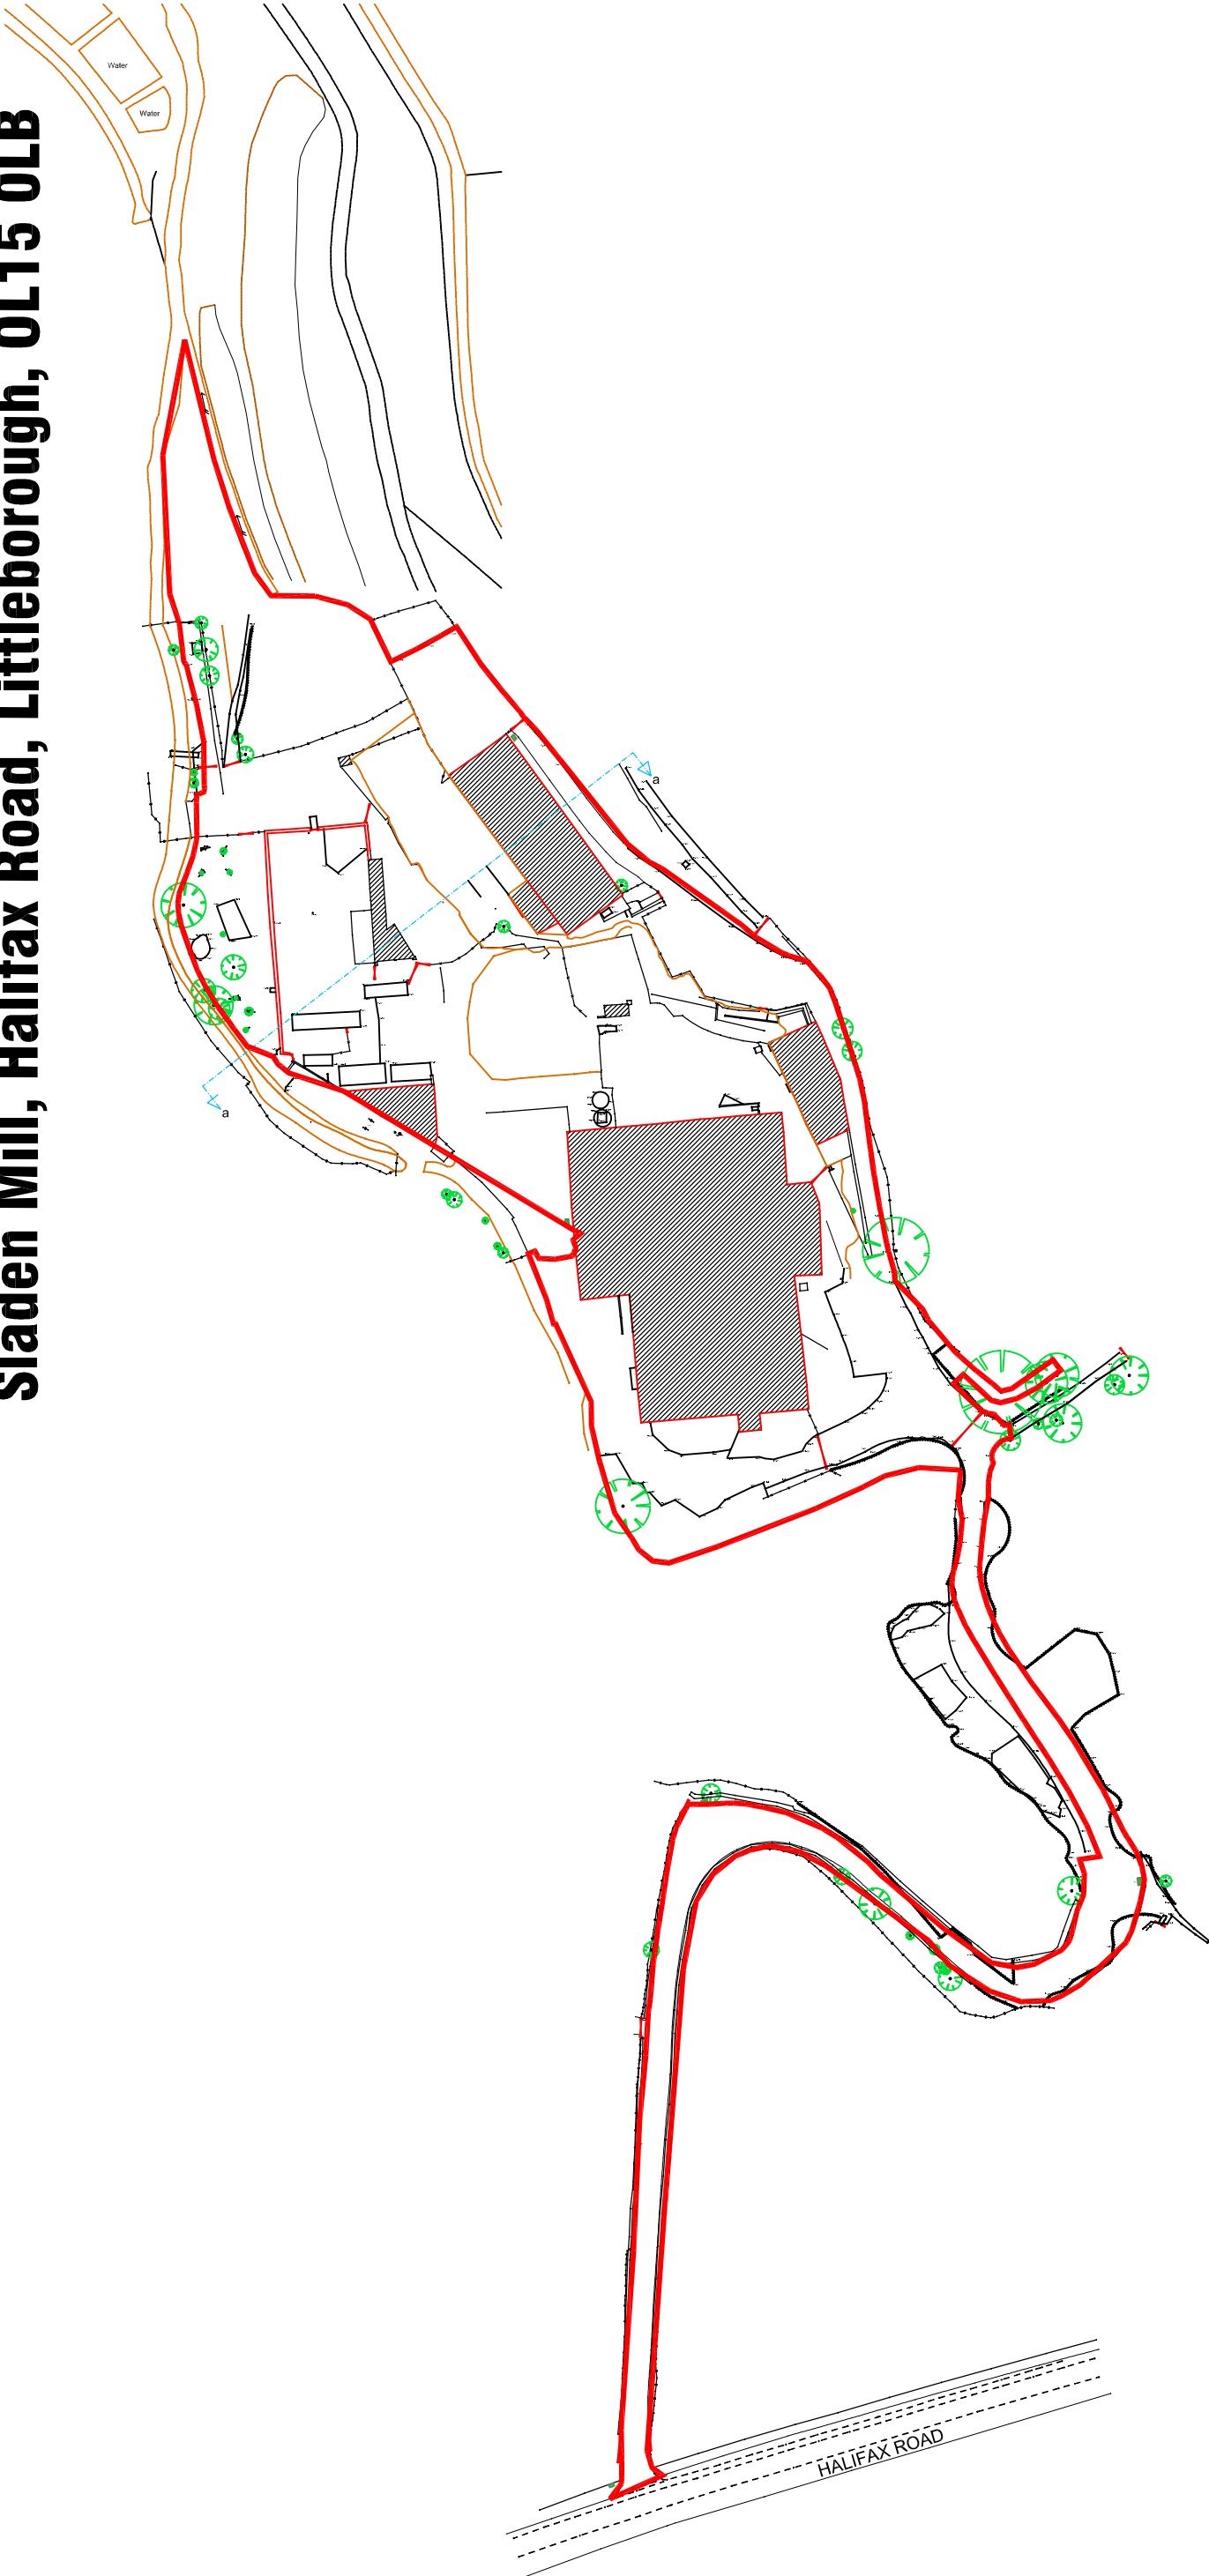

Sladen Mill, Halifax Road, Littleborough, OL15 0LB

Rev A - Red Edge plan amended. June 2016

bpd Architecture
 chartered practice
 Suite 11, Hearle House, 5 East Terrace Bus. Park, Euxton Lane
 Euxton, Chorley, Lancashire PR7 6TB
Tel: 01257 220510
 web: www.betterplan.co.uk
 email: info@betterplan.co.uk

Project
**Sladen Mill, Halifax Road,
 Littleborough, Rochdale OL15 0LB**

Title
SITE LOCATION PLAN

Scale @ A3 1:1250	Date July 2014	Ref Job 500	Drawn MDB
Drg No 500/SML/LP			Rev A

Site location plan - 1:1250 @ A3