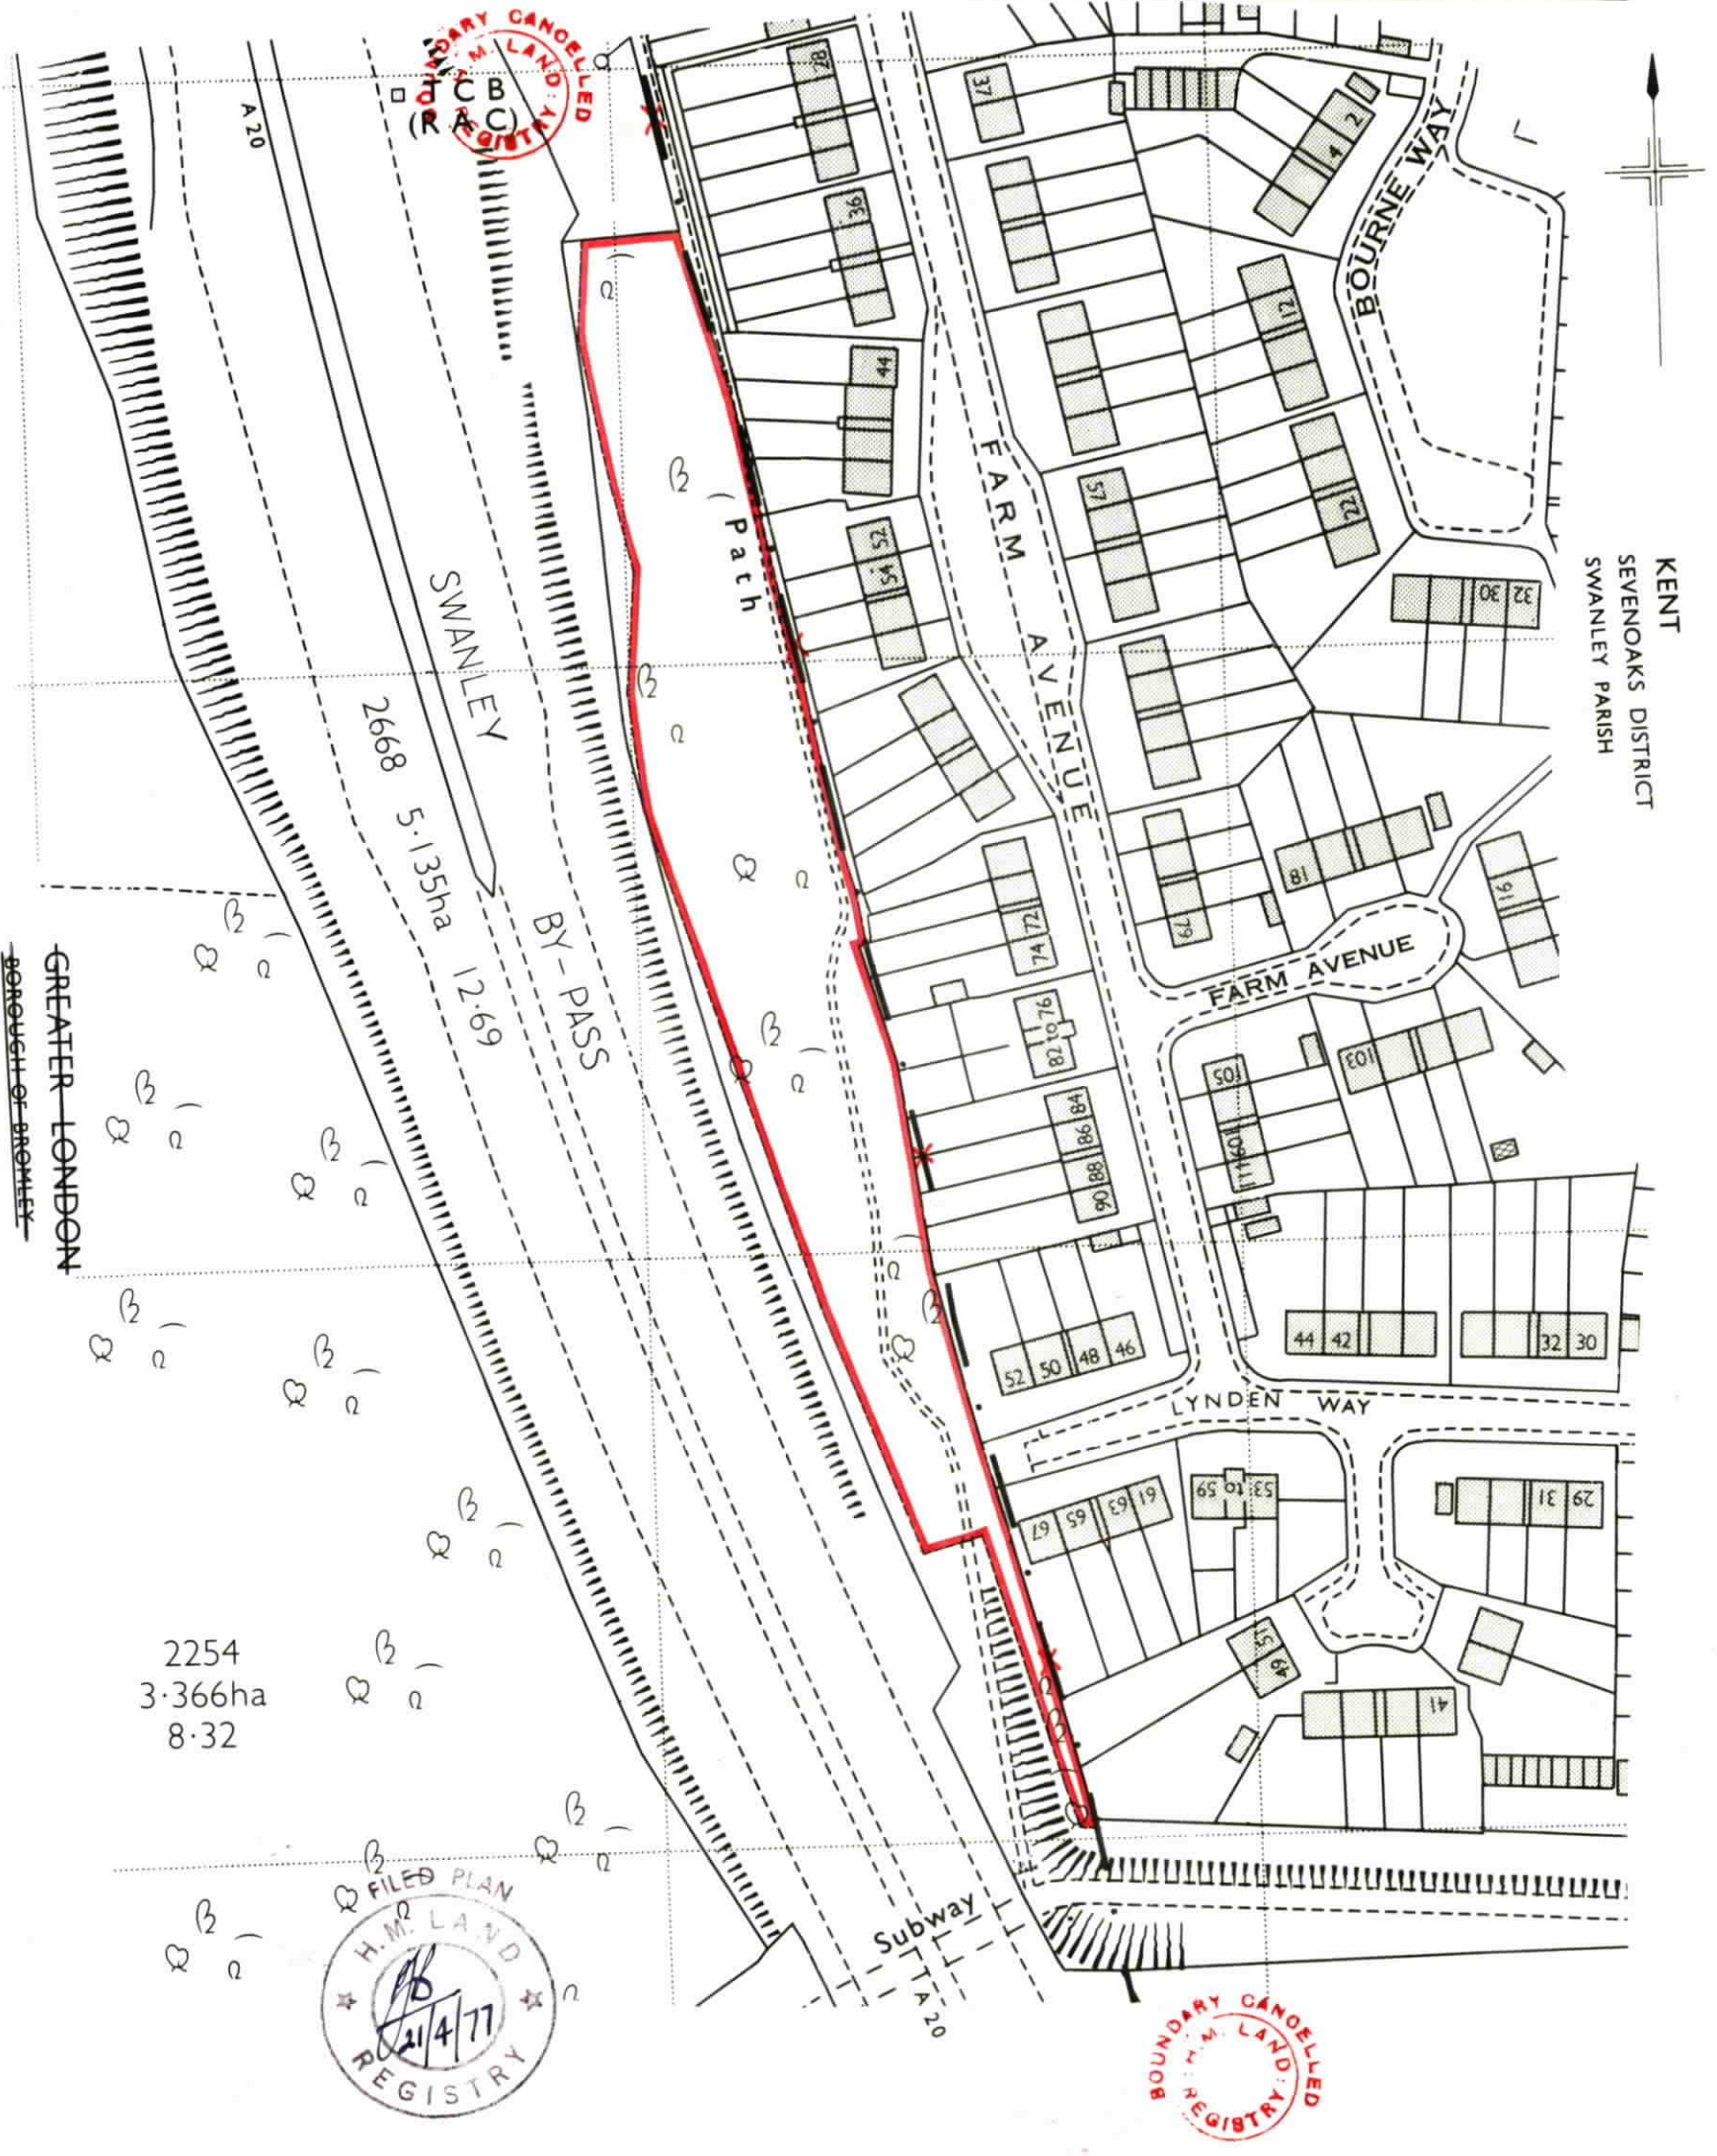

H.M. LAND REGISTRY		TITLE NUMBER	
		SGL232205	
ORDNANCE SURVEY PLAN REFERENCE	TQ 5068	SECTION	Scale 1/1250 Enlarged from 1/2500
COUNTY	DISTRICT	SEVENOAKS DISTRICT	© Crown copyright 1977

This is a print of the view of the title plan obtained from Land Registry showing the state of the title plan on 28 February 2013 at 17:03:59. This title plan shows the general position, not the exact line, of the boundaries. It may be subject to distortions in scale. Measurements scaled from this plan may not match measurements between the same points on the ground. See Land Registry Public Guide 19 - Title plans and boundaries.

This title is dealt with by Land Registry, Nottingham Office.

©Crown Copyright. Produced by Land Registry. Reproduction in whole or in part is prohibited without the prior written permission of Ordnance Survey. Licence Number 100026316.