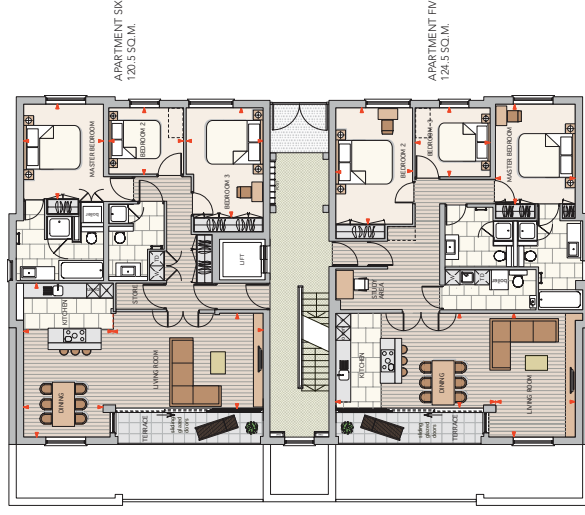

THIRD FLOOR

APARTMENT SIX - 3 BED
120.5 SQ.M.

	Length	Width
Living Room	5.89	3.86
Master Bedroom	3.84	3.13
Bedroom 2	2.94	2.58
Bedroom 3	4.26	3.07
Kitchen/Dining	6.15	3.09/3.66

Dimensions (m) narrowest/widest

APARTMENT FIVE - 3 BED
124.5 SQ.M.

	Length	Width
Living Room	4.91	3.28
Master Bedroom	3.96	3.16
Bedroom 2	4.65	3.05
Bedroom 3	2.98	2.73
Kitchen/Dining	6.42	3.85

Dimensions (m) narrowest/widest