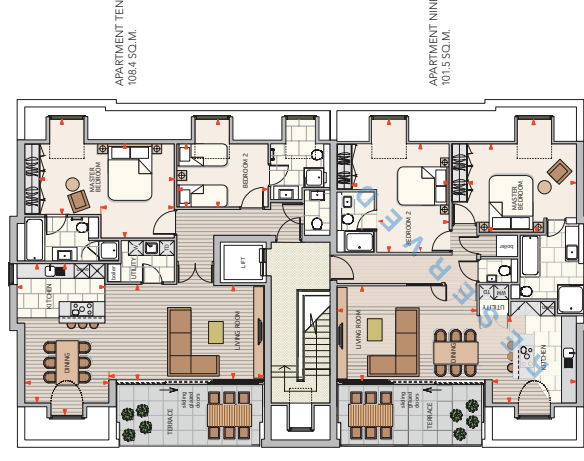

DESIGNED TO A HIGH FINISH

GROUND/FIRST FLOOR

APARTMENT TWO - 3 BED

	Length	Width
Living Room	2.82/5.58	2.56/3.36
Master Bedroom	5.29	3.16
Bedroom 2	2.98	2.61
Bedroom 3	3.24	2.42
Kitchen/Dining	3.59/6.40	3.57/4.84

APARTMENT SEVEN
130.5 SQ.M.

FIFTH FLOOR

APARTMENT TEN - 2 BED

	Length	Width
Living Room	6.25	3.70
Master Bedroom	2.91/5.45	3.75
Bedroom 2	3.60	2.54/3.50
Kitchen/Dining	5.56/6.02	3.20/3.35

Dimensions (m) narrowest/widest

APARTMENT NINE - 2 BED

	Length	Width
Living Room	5.56	3.78
Master Bedroom	4.35	2.94/4.52
Bedroom 2	2.89/3.97	4.31/5.30
Kitchen	3.46	3.21

Dimensions (m) narrowest/widest

APARTMENT TEN
108.4 SQ.M.

APARTMENT NINE
101.5 SQ.M.