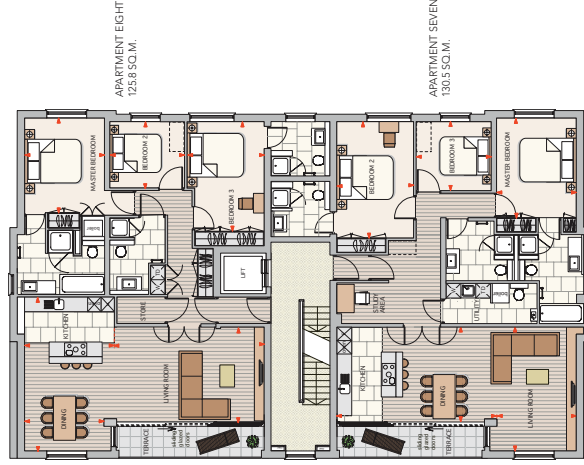

DESIGNED TO A HIGH FINISH

GROUND/FIRST FLOOR

APARTMENT TWO - 3 BED

	Length	Width
Living Room	2.82/5.58	2.56/3.36
Master Bedroom	5.29	3.16
Bedroom 2	2.98	2.61
Bedroom 3	3.24	2.42
Kitchen/Dining	3.59/6.40	3.57/4.84

Dimensions (m) narrowest/widest

FOURTH FLOOR

APARTMENT EIGHT - 3 BED

	Length	Width
Living Room	5.89	3.86
Master Bedroom	3.84	3.13
Bedroom 2	2.94	2.58
Bedroom 3	4.26	3.07
Kitchen/Dining	6.15	3.09/3.66

Dimensions (m) narrowest/widest

APARTMENT SEVEN - 3 BED

	Length	Width
Living Room	4.91	3.28
Master Bedroom	3.96	3.16
Bedroom 2	4.65	3.05
Bedroom 3	2.98	2.73
Kitchen/Dining	6.42	3.85

Dimensions (m) narrowest/widest

APARTMENT EIGHT
125.8 SQ.M.