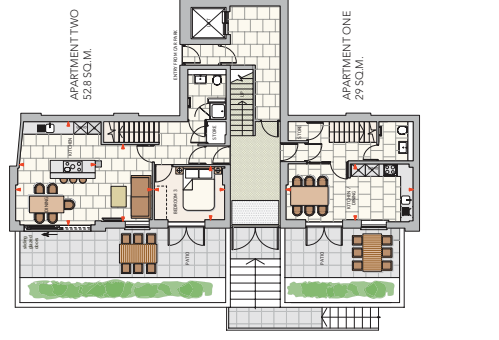

DESIGNED TO A HIGH FINISH

GROUND/FIRST FLOOR

APARTMENT TWO - 3 BED

	Length	Width
Living Room	2.82/5.58	2.56/3.36
Master Bedroom	5.29	3.16
Bedroom 2	2.98	2.61
Bedroom 3	3.24	2.42
Kitchen/Dining	3.59/6.40	3.57/4.84

Dimensions (m) narrowest/widest

APARTMENT ONE - 2 BED

	Length	Width
Living Room	5.44/7.31	1.62/3.76
Master Bedroom	5.35	3.49
Bedroom 2	3.05	2.44
Kitchen/Dining	5.99	2.39

Dimensions (m) narrowest/widest

SECOND FLOOR

APARTMENT FOUR - 3 BED
120.5 SQ.M.

	Length	Width
Living Room	5.89	3.86
Master Bedroom	3.84	3.13
Bedroom 2	2.94	2.58
Bedroom 3	4.26	3.07
Kitchen/Dining	6.15	3.09/3.66

Dimensions (m) narrowest/widest

APARTMENT THREE - 3 BED
124.5 SQ.M.

	Length	Width
Living Room	4.91	3.28
Master Bedroom	3.96	3.16
Bedroom 2	4.65	3.05
Bedroom 3	2.98	2.73
Kitchen/Dining	6.42	3.85

Dimensions (m) narrowest/widest

THIRD FLOOR

APARTMENT SIX - 3 BED
120.5 SQ.M.