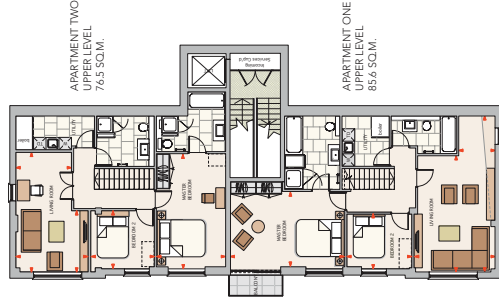

DESIGNED TO A HIGH FINISH

GROUND/FIRST FLOOR

APARTMENT TWO - 3 BED

	Length	Width
Living Room	2.82/5.58	2.56/3.36
Master Bedroom	5.29	3.16
Bedroom 2	2.98	2.61
Bedroom 3	3.24	2.42
Kitchen/Dining	3.59/6.40	3.57/4.84

Dimensions (m) narrowest/widest

APARTMENT ONE - 2 BED

	Length	Width
Living Room	5.44/7.31	1.62/3.76
Master Bedroom	5.35	3.49
Bedroom 2	3.05	2.44
Kitchen/Dining	5.99	2.39

Dimensions (m) narrowest/widest

SECOND FLOOR

APARTMENT FOUR - 3 BED
120.5 SQ.M.

	Length	Width
Living Room	5.89	3.86
Master Bedroom	3.84	3.13
Bedroom 2	2.94	2.58
Bedroom 3	4.26	3.07
Kitchen/Dining	6.15	3.09/3.66

Dimensions (m) narrowest/widest

APARTMENT THREE - 3 BED
124.5 SQ.M.

	Length	Width
Living Room	4.91	3.28
Master Bedroom	3.96	3.16
Bedroom 2	4.65	3.05
Bedroom 3	2.98	2.73
Kitchen/Dining	6.42	3.85

Dimensions (m) narrowest/widest

THIRD FLOOR

APARTMENT SIX - 3 BED
120.5 SQ.M.